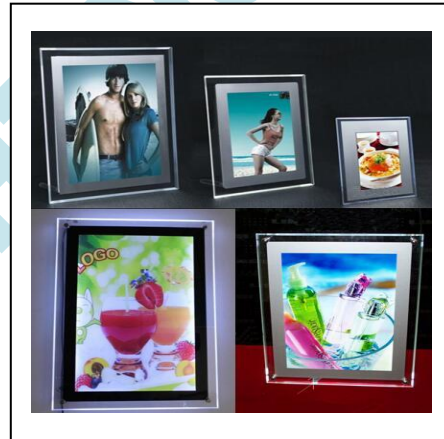

CPDLIGHTING

LED SUPER SLIM LIGHT BOX

LED LIGHT BOXES ▲

LED Super Slim Light Box
10mm thickness, picture slide into frame.

Achieve beautiful illumination in such slim light box showcases your graphics within a slim light box. Its quick and easy changing of graphics . Best of all, it's lit with CPD LED light panel for an even, consistent light output.

FEATURES

- Super slim and super bright
- Quick graphic changes
- Easy to install
- Even & consistent illumination
- Energy saving and maintenance free
- Superior consistent light quality
- Advanced 3-year warranty

SPECIFICATION

Input Voltage	12V / 24V DC		
Wattage	12W-120W		
Color Temperature	2800-3200 K	6000-6500 K	10000-11000 K
wiring	Each light box must have direct connection to power supply. Do not wire light box in series.		
Operating Temperature	-30 °C ~ +40 °C		
Environment	Dry location only (standard)		
Size	400x600mm or Custom size