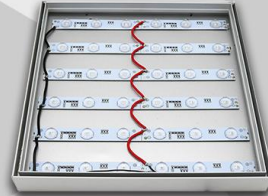

CPDLIGHTING

FABRIC LED LIGHT BOX

LED LIGHT BOXES ▲

Fabric LED Light Box
Super slim aluminum profile
Graphic easy to change, high brightness LED backlighting, easy install.

CPD Fabric LED light box combines bold design with flexibility and ease of use. We print your image using dye sublimation on fabric, so you see brilliant images with no shine or sheen. CPD Fabric frame is nearly invisible. Installation is quick, and graphics can be changed in minutes. To top it off, CPD Fabric is maintenance free with a long life span.

FEATURES

- ◆ Built to size
- ◆ Frameless profile system
- ◆ Dye sublimation print process
- ◆ Cost effective
- ◆ Easy to ship
- ◆ Vibrant graphics
- ◆ Easy to install
- ◆ Even & consistent illumination
- ◆ Energy saving and maintenance free
- ◆ Advanced 3-year warranty

SPECIFICATION

Input Voltage	12V / 24V DC		
Wattage	1 W/Chip		
Color Temperature	2800-3200 K	6000-6500 K	10000-11000 K
wiring	Each light box must have direct connection to power supply. Do not wire light box in series.		
Operating Temperature	-30 °C ~ +40 °C		
Environment	Dry location only (standard)		
Minimum size	A4 (345x248mm)		
Maximum size	2440x1220mm		
Weight	Please check the table below		
Frame Material	Anodized frame		
Frame colors	Silver / Black		