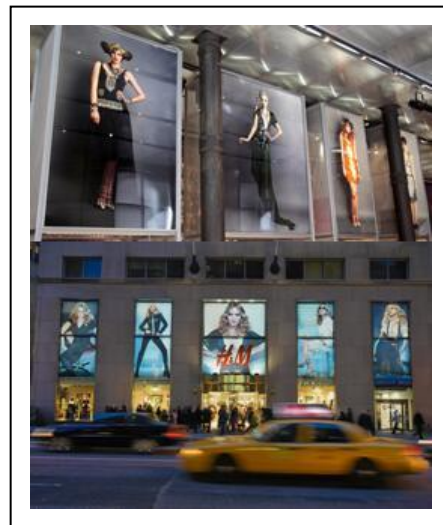

CPDLIGHTING

FABRIC LED LIGHT BOX

LED LIGHT BOXES ▲

Fabric LED Light Box
Super slim aluminum profile
Graphic easy to change, high brightness LED backlighting, easy install.

CPD Fabric LED light box combines bold design with flexibility and ease of use. We print your image using dye sublimation on fabric, so you see brilliant images with no shine or sheen. CPD Fabric frame is nearly invisible. Installation is quick, and graphics can be changed in minutes. To top it off, CPD Fabric is maintenance free with a long life span.

FEATURES

- ◆ Built to size
- ◆ Frameless profile system
- ◆ Dye sublimation print process
- ◆ Cost effective
- ◆ Easy to ship
- ◆ Vibrant graphics
- ◆ Easy to install
- ◆ Even & consistent illumination
- ◆ Energy saving and maintenance free
- ◆ Advanced 3-year warranty