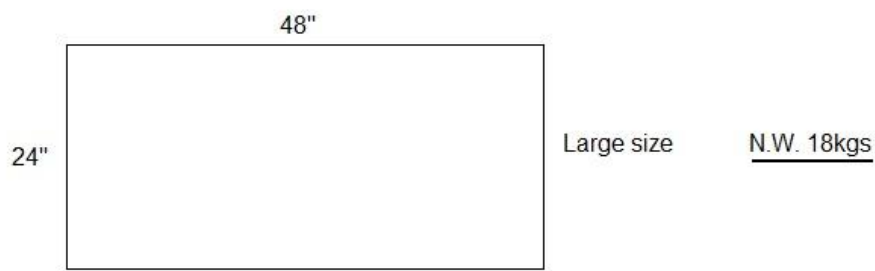

CPD LIGHT FIXTURE

No gap solution: Glue the white milk case with Metal frame