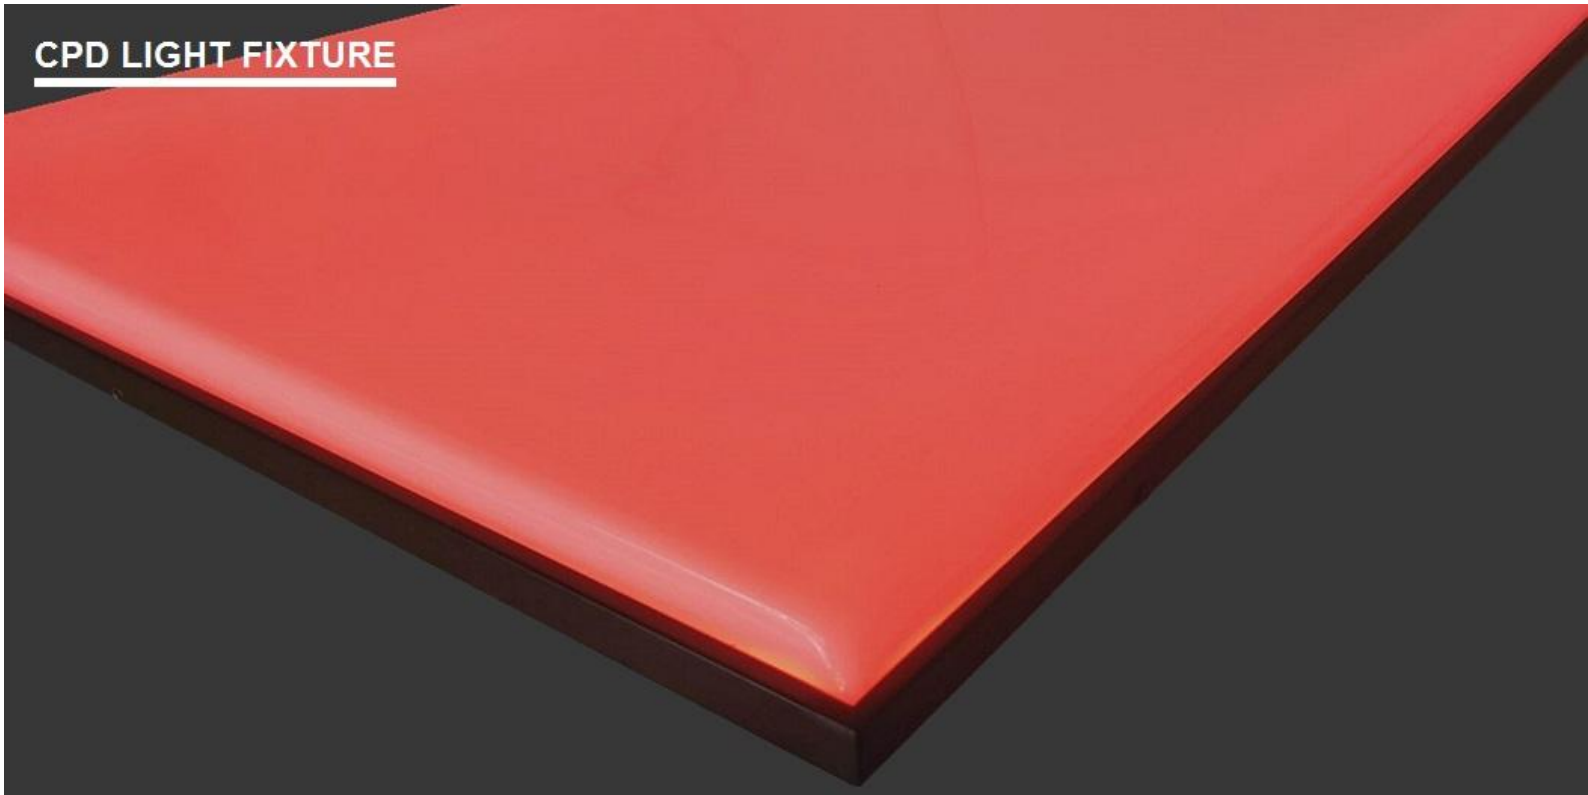

CPD LIGHT FIXTURE