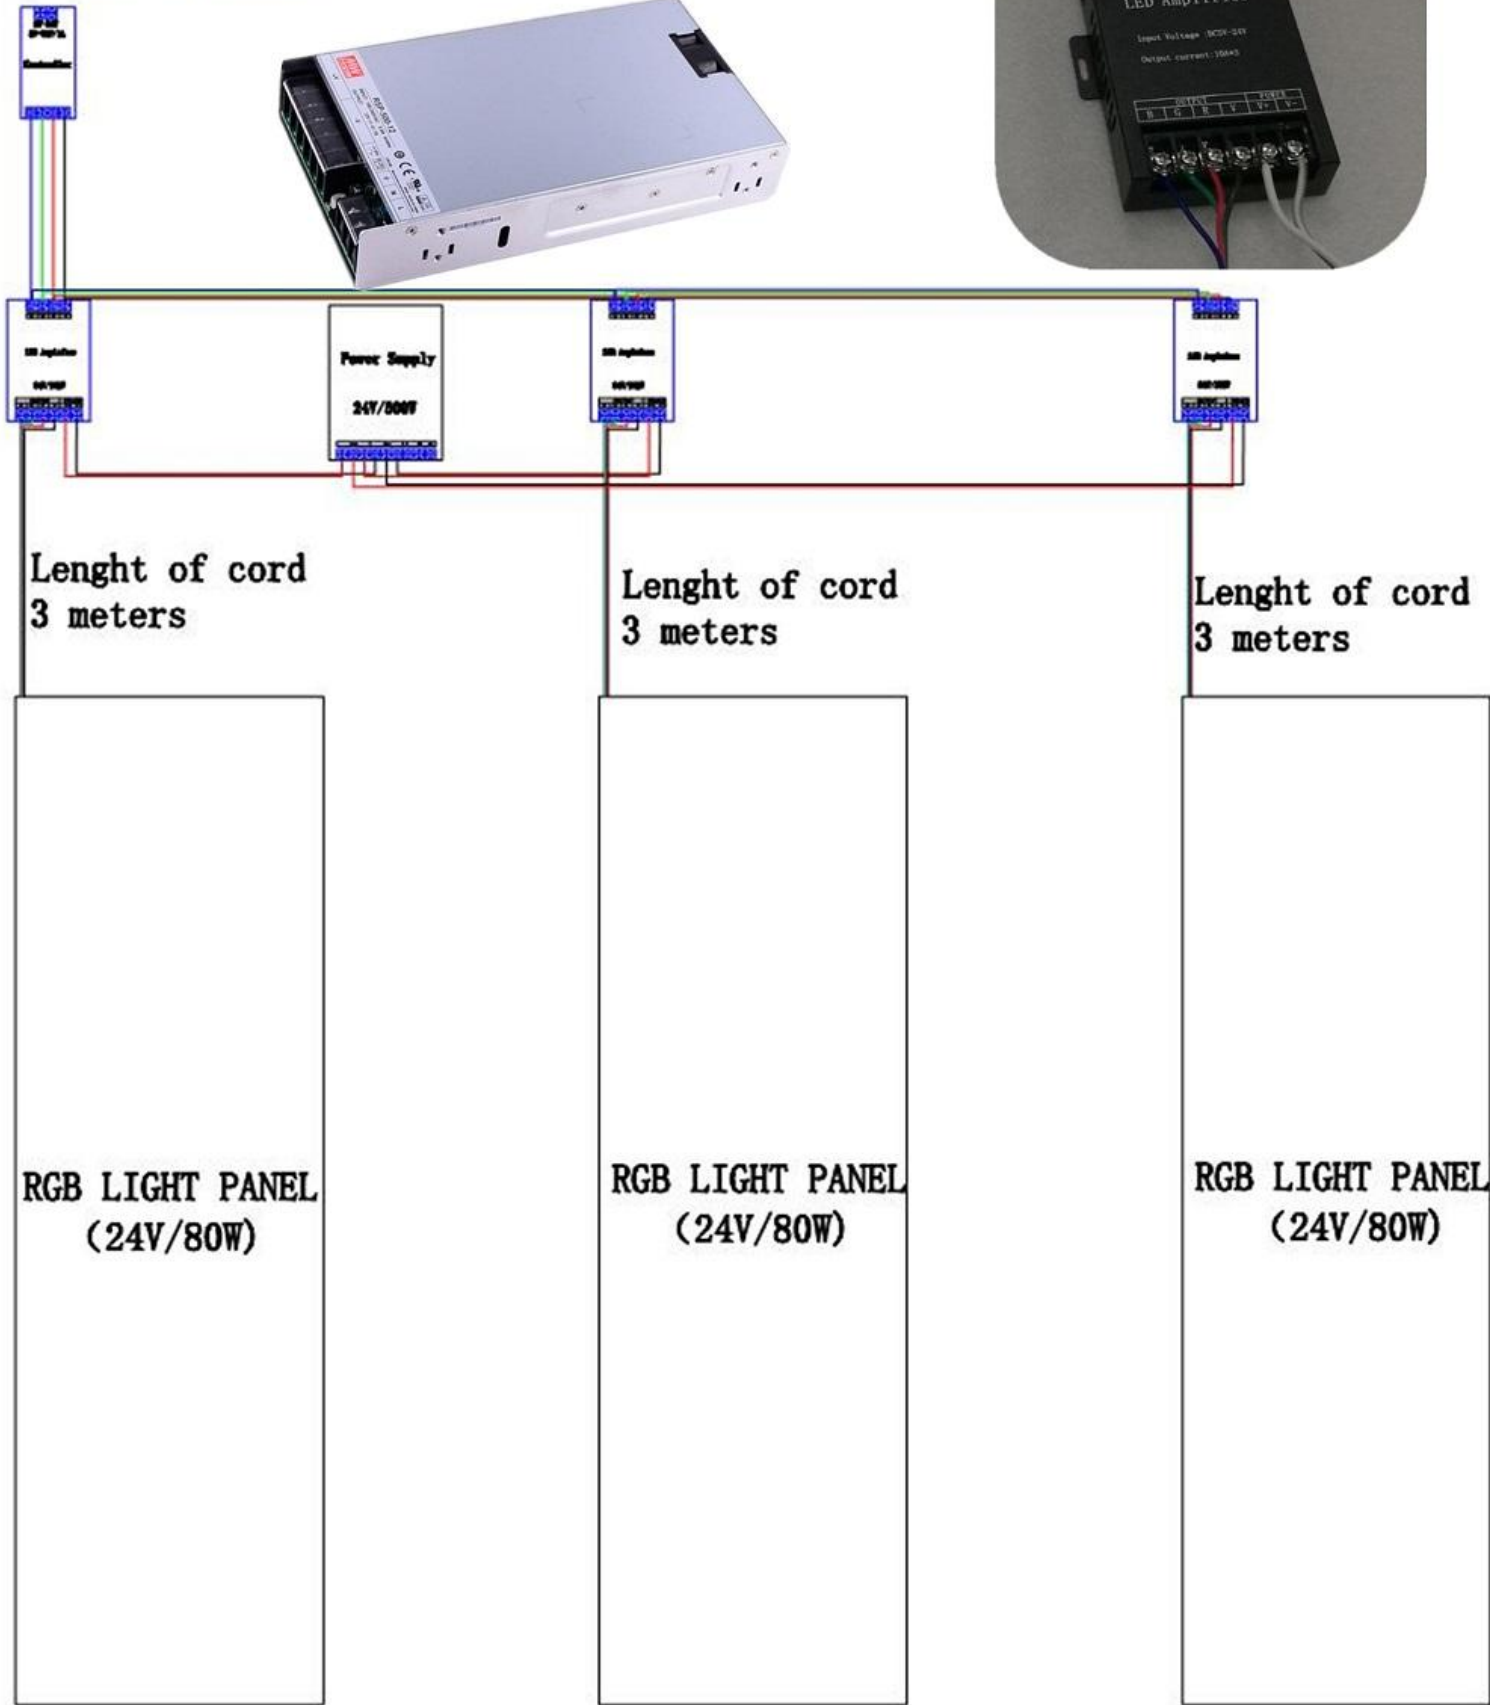

SPECIFICATION

Input Voltage	12V / 24V DC		
Color	RGB	White	Other customized
wiring	Each light fixture connect to power supply and controller box as instruction sheet		
Operating Temperature	-30 °C ~ +40 °C		
Environment	Dry location only		
Thickness	1 ½"		
Minimum size	12" x 12"		
Maximum size	24" x 72"		
Frame Material	Stainless steel		
Frame colors	Black/ White		

CPD LIGHT FIXTURE

R G B

Color changing

CPD LIGHT FIXTURE

CPD LIGHT FIXTURE

LED controller

LED Amplifier

Power supply

CPD LIGHT FIXTURE

No gap solution: Glue the white milk case with Metal frame

Power supply, RGB amplifier and RGB control box are installed on the ceiling

Metal frame: 304 steel with black painting, thickness in 1mm.