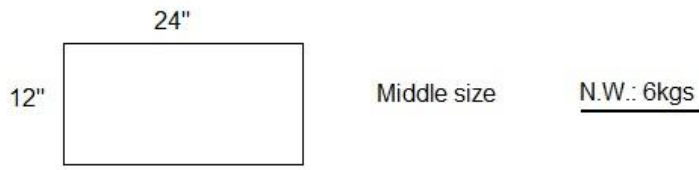

CPD LIGHT FIXTURE

No gap solution: Glue the white milk case with Metal frame