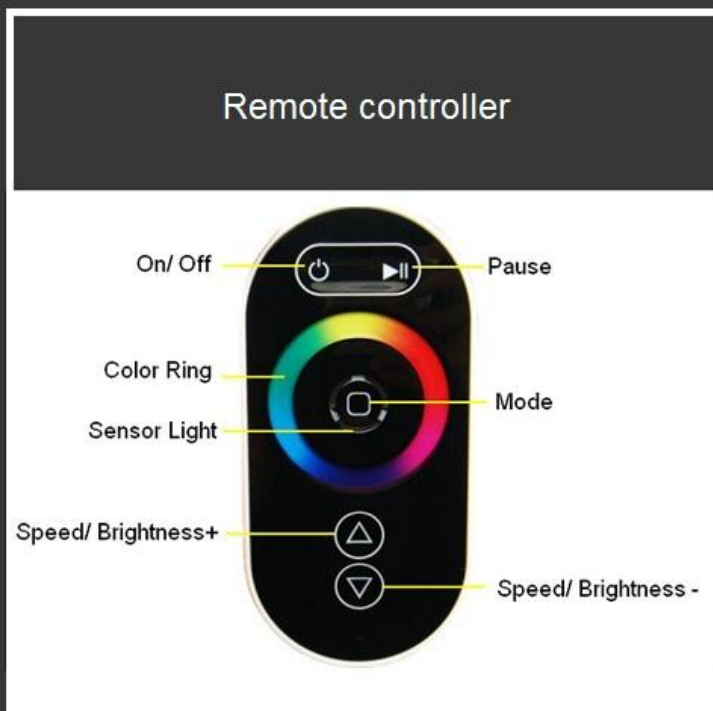

FEATURES

- ◆ RGB color can be controlled by remote or smartphone.
- ◆ Super slim and super bright
- ◆ Stainless steel frame
- ◆ Easy to install
- ◆ Even & consistent illumination
- ◆ Energy saving and maintenance free
- ◆ Superior consistent light quality
- ◆ Advanced 3-year warranty

CPD LIGHT FIXTURE

R G B

Color changing

CPD LIGHT FIXTURE

CPD LIGHT FIXTURE

LED controller

LED Amplifier

Power supply

The function of each button as below:

Name of key	Instruction	Remarks
ON/OFF	ON or OFF in any time	
Pause	Pause or Continue	
Mode	The mode will go to next, when you touch the key each time	9 modes in total.
Speed/Brightness +	The Speed/Brightness will add, when you touch the key each time	Speed for dynamic modes, Brightness for static modes.
Speed/Brightness -	The Speed/Brightness will subtract, when you touch the key each time	Speed for dynamic modes, Brightness for static modes.
Color Ring	Touch any color which you want	