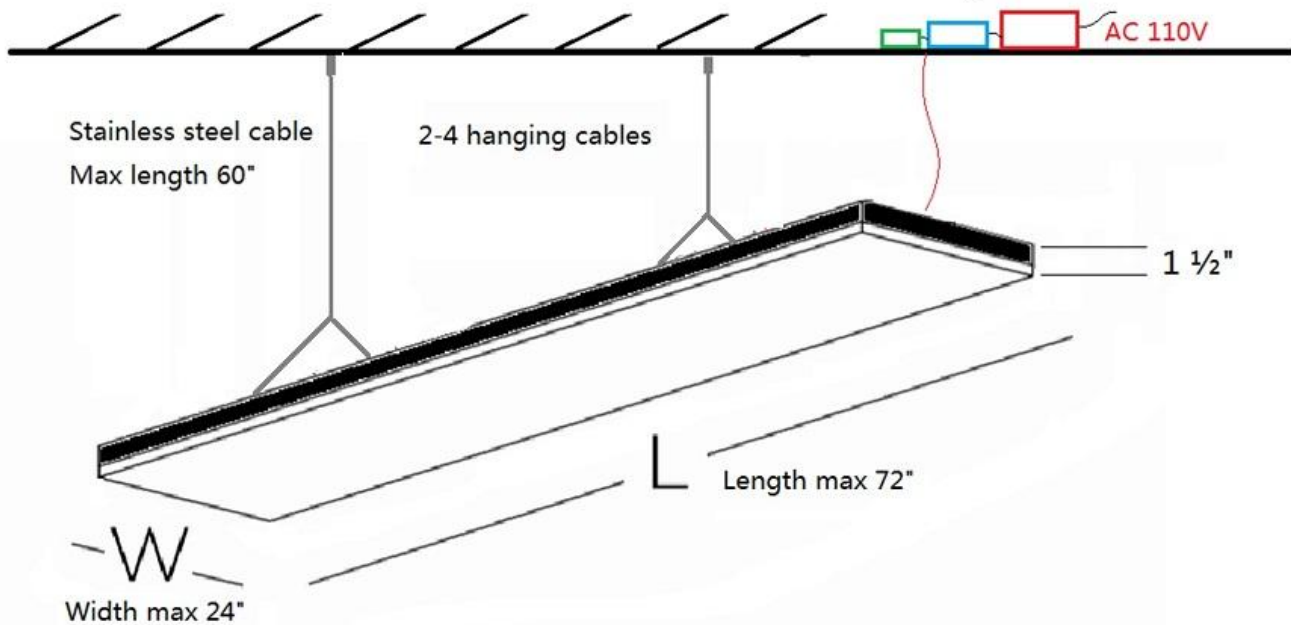

Power supply, RGB amplifier and RGB control box are installed on the ceiling

Metal frame: 304 steel with black painting, thickness in 1mm.

Height in 19mm. With 6mm flat edge.

Lighting case: Vacuum formed milky white acrylic;

19mm is illuminated, Glue rim with frame

Hanging kits: Stainless adjustable cable