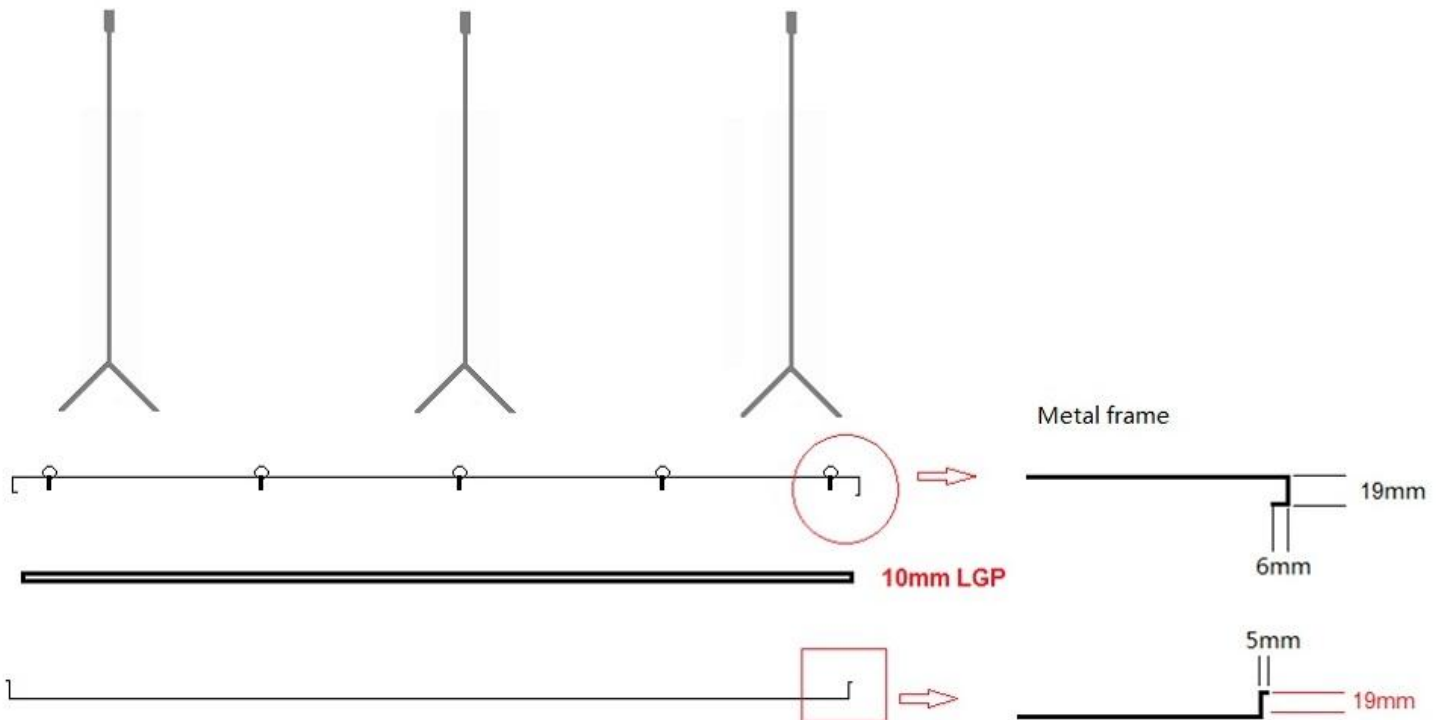

CPD LIGHT FIXTURE

No gap solution: Glue the white milk case with Metal frame